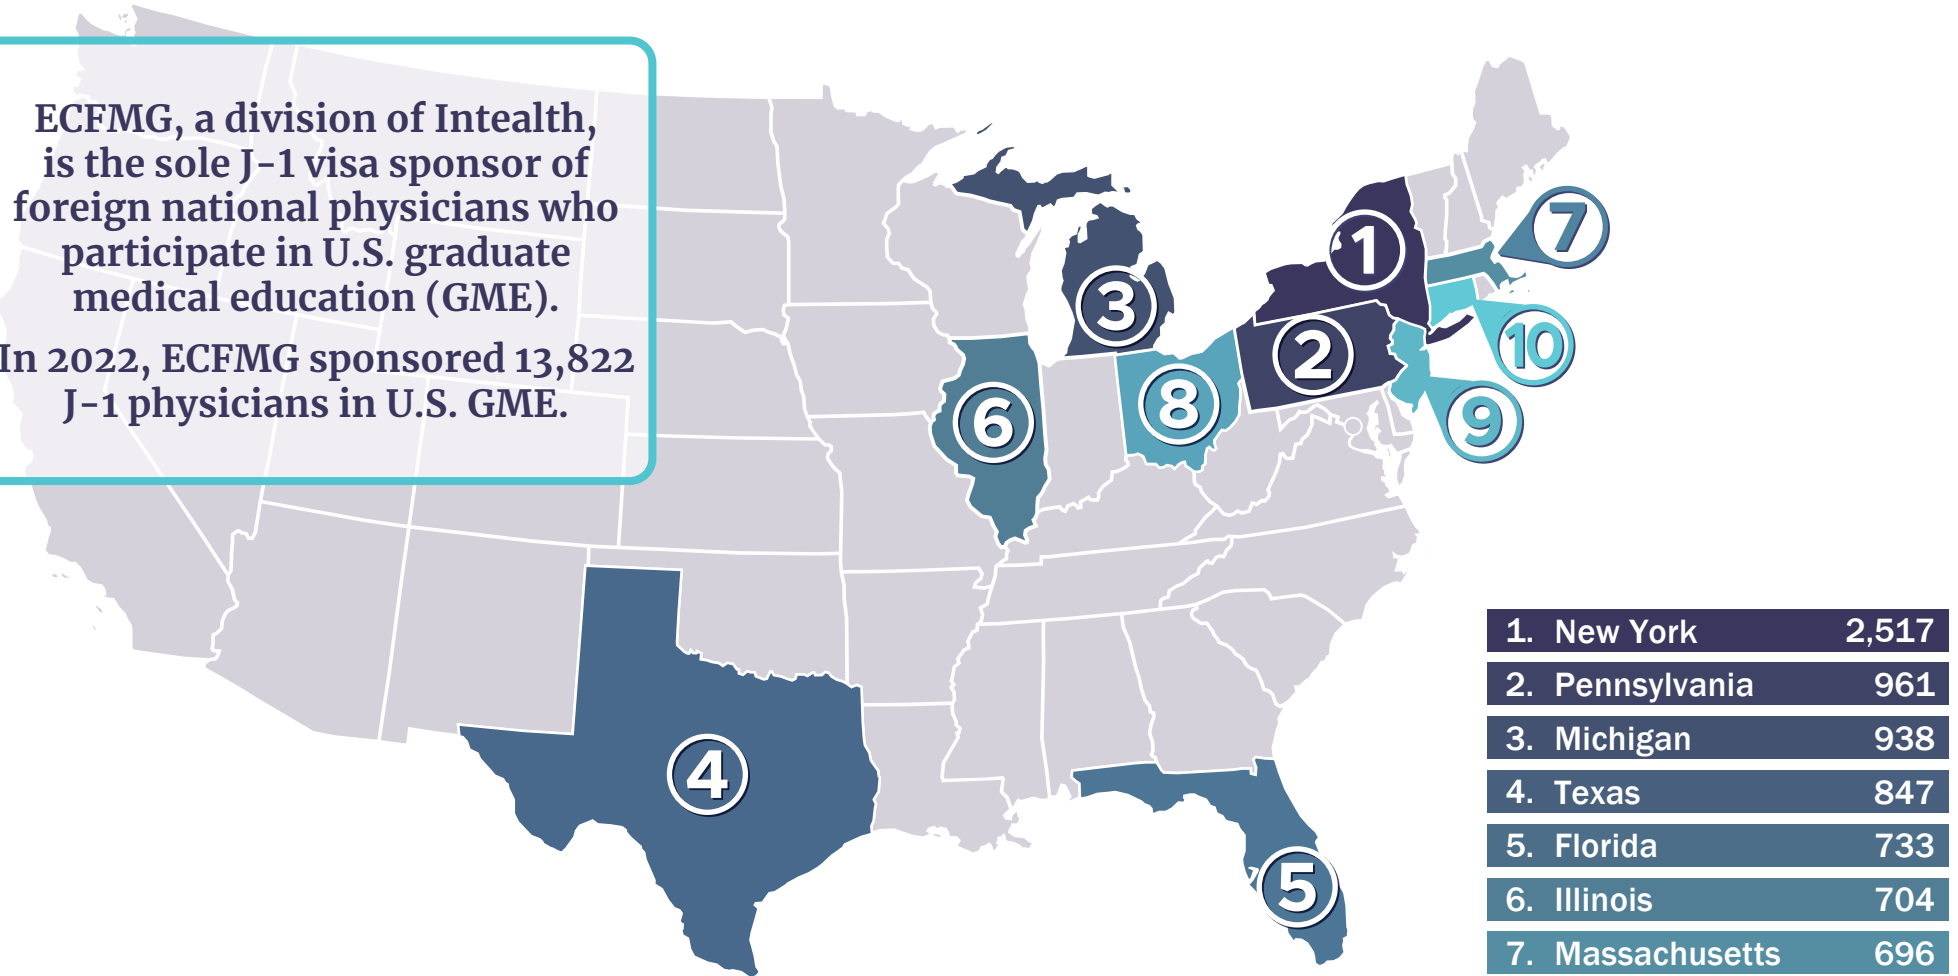

Intealth[™]

Advancing the Global Health Workforce

ECFMG[®] J-1 Visa Sponsorship

States with Highest Numbers of J-1 Physicians, 2022

ECFMG, a division of Intealth, is the sole J-1 visa sponsor of foreign national physicians who participate in U.S. graduate medical education (GME).

In 2022, ECFMG sponsored 13,822 J-1 physicians in U.S. GME.

J-1 physicians train across the nation in 49 states, plus the District of Columbia and Puerto Rico.